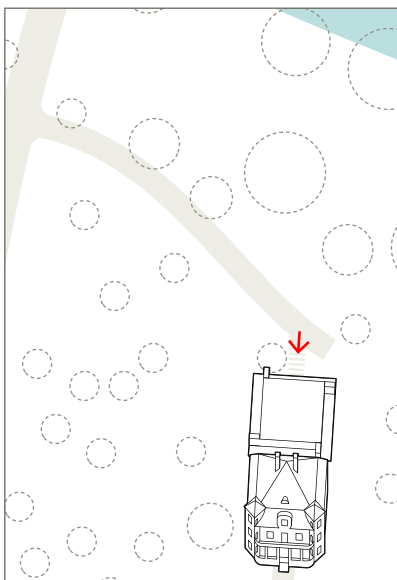

The room Werkstatt für Neues is located in the rear building of the Baronessvilla and is 75 sqm big. It features three outdoor working areas and an atmosphere out of the ordinary. The arrangement of the seating is open.

Category	Floor space	Ceiling height	Length/Width
M	75 sqm	3.0m	8.7m x 8.6m

Capacity

Open seating arrangement
 Seats 12

Equipment

- Video/Audio**
- High-performance projector 4K Ultra HD 2.900 ANSI lumens with VGA and HDMI port and screen