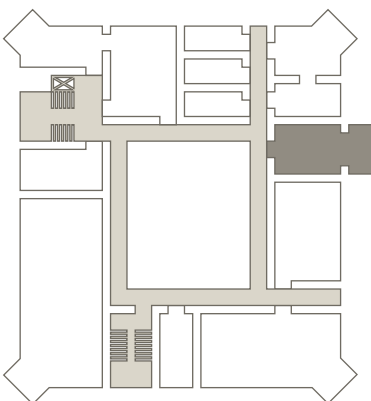

And...

- Dial extension -934 for immediate support