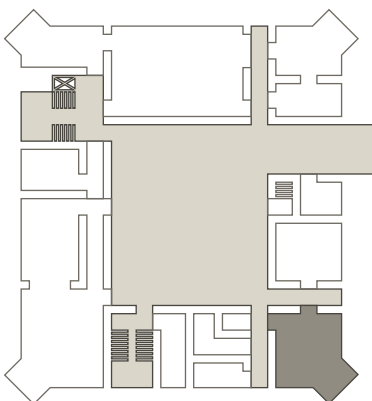

Capacity

Open seating arrangement
 Seats 12

Equipment

- Video/Audio**
- Flat screen, 65" television
 - Barco ClickShare

Internet

- WLAN

Facilitation

- 1 large presentation kit
- 1 quality flipchart with wheels
- 2 quality pinboards with wheels
- 1 quality black pad firmly attached

– And...

- Dial extension -934 for immediate support

As well as notepad and pen at the desk for each participant

The room Klausur 2 is located on the ground floor of the castle and is 42 sqm big. It features an oriel, about 2.5 m x 2.5 m big. The arrangement of the seating is flexible.

Category	Floor space	Ceiling height	Length/Width
M	42 sqm	2.6 m	6.9 m x 6.1 m

Capacity

				
U-shape	Boardroom style	Classroom style	Round table	Theatre style
10	12	11	14	16

Equipment

Video/Audio

- cannyboard video conferencing and collaboration tool with 86" sessionboard (219 cm diagonal, multitouch 4K display), HDMI port
- Barco ClickShare