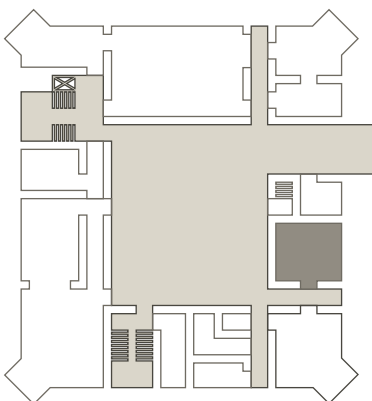

Equipment

Video/Audio

- *cannyboard* video conferencing and collaboration tool with 86" sessionboard (219 cm diagonal, multitouch 4K display), HDMI port
- Barco ClickShare

Internet

- WLAN/LAN

Facilitation

- 1 large presentation kit
- 1 quality flipchart with wheels
- 2 quality pinboards with wheels

And...

- Dial extension -934 for immediate support

As well as notepad and pen at the desk for each participant