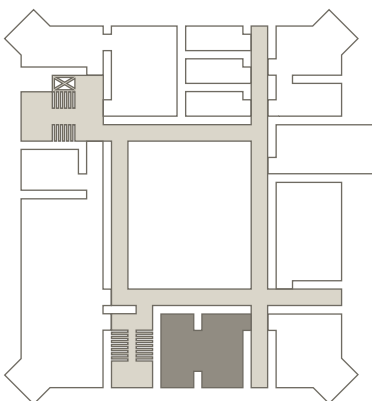

Category	Floor space	Ceiling height	Length/Width
M	75 sqm	3.0m	8.7m x 8.6m

Capacity

Open seating arrangement
 Seats 12

Equipment

- Video/Audio**
- High-performance projector 4K Ultra HD 2.900 ANSI lumens with VGA and HDMI port and screen

Internet

- WLAN

Facilitation

- Innovative presentation material
- Extraordinary working material
- 3 Metaplan boards

And...

- Dial extension -934 for immediate support

The room Stuckzimmer is located on the first floor of the castle and is 71 sqm big, split into 43 and 28 sqm. The arrangement of the seating is flexible.

Category	Floor space	Ceiling height	Length/Width
M	43sqm+28sqm	3.2 m	7.4m×5.7/3.7m

Capacity

				
U-shape	Boardroom style	Classroom style	Round table	Theatre style
15	15	15	17	30

Equipment

Video/Audio

- *cannyboard* video conferencing and collaboration tool with 86" sessionboard (219 cm diagonal, multitouch 4K display), HDMI port
- Barco ClickShare