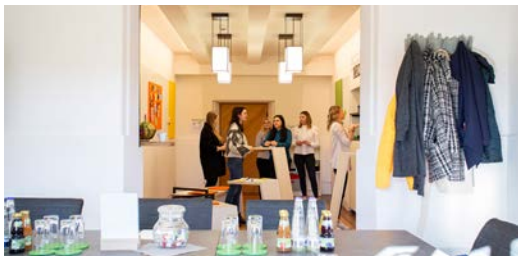

The room Turm der Ideen is located on the second floor of the castle and is 42 sqm big, which includes a 16 sqm big oriel. It features two working areas and an atmosphere out of the ordinary.

Category	Floor space	Ceiling high	Length/Width
M	42 sqm	2.8 m	6.7/4.6m x 3.5m

Capacity

Two working areas with permanent and open seating arrangement
Seats 8

Equipment

Video/Audio

- Samsung Flip

Internet

- WLAN/LAN

Facilitation

- High-quality working materials
- Writable magnetic walls
- Coloured repositionable magnetic pin boards

As well as notepad and pen at the desk for each participant

And...

- Dial extension -934 for immediate support