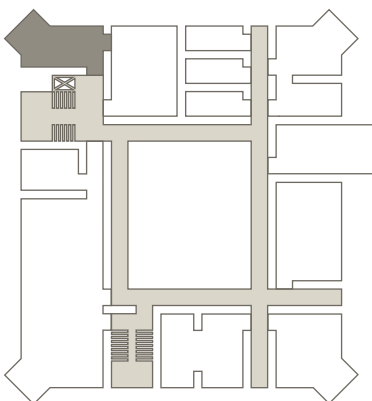

Equipment

Video/Audio

- *cannyboard* video conferencing and collaboration tool with 86" sessionboard (219 cm diagonal, multitouch 4K display), HDMI port
- Barco ClickShare

Internet

- WLAN/LAN

Facilitation

- 1 large presentation kit
- 1 quality flipchart with wheels
- 2 quality pinboards with wheels

And...

- Dial extension -934 for immediate support

As well as notepad and pen at the desk for each participant