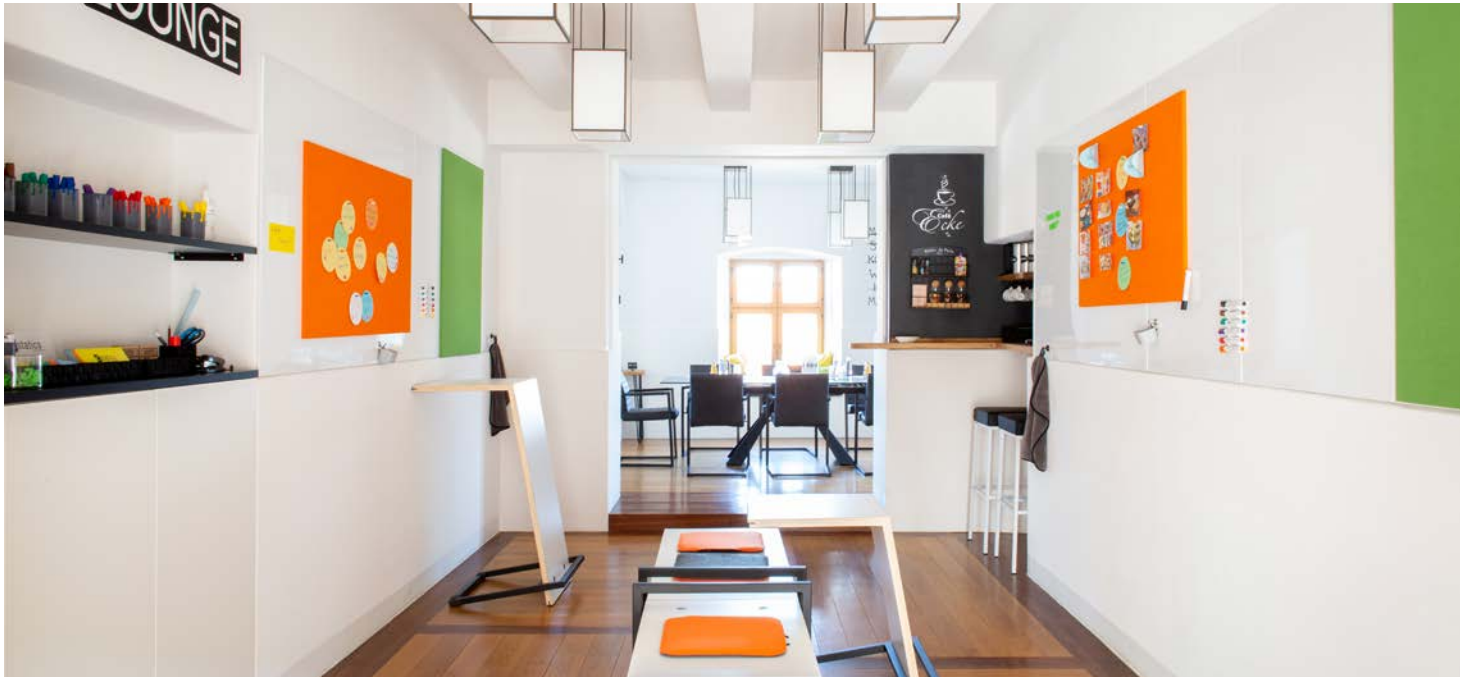

The room Turm der Ideen is located on the second floor of the castle and is 42 sqm big, which includes a 16 sqm big oriel. It features two working areas and an atmosphere out of the ordinary.

Category	Floor space	Ceiling high	Length/Width
M	42 sqm	2.8 m	6.7/4.6m x 3.5m

Capacity

Two working areas with permanent and open seating arrangement
Seats 8

Equipment

Video/Audio

- Samsung Flip

Internet

- WLAN/LAN

Facilitation

- High-quality working materials
- Writable magnetic walls
- Coloured repositionable magnetic pin boards

As well as notepad and pen at the desk for each participant

And...

- Dial extension -934 for immediate support