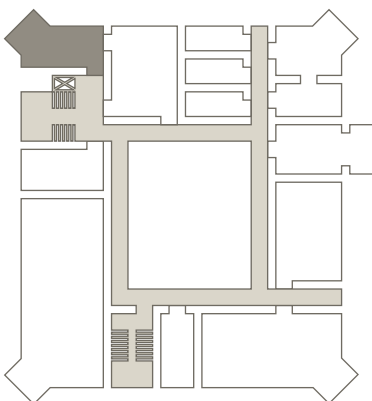

Equipment

Video/Audio

- *cannyboard* video conferencing and collaboration tool with 86" sessionboard (219 cm diagonal, multitouch 4K display), HDMI port
- Barco ClickShare

Internet

- WLAN/LAN

Facilitation

- 1 large presentation kit
- 1 quality flipchart with wheels
- 2 quality pinboards with wheels

And...

- Dial extension -934 for immediate support

As well as notepad and pen at the desk for each participant