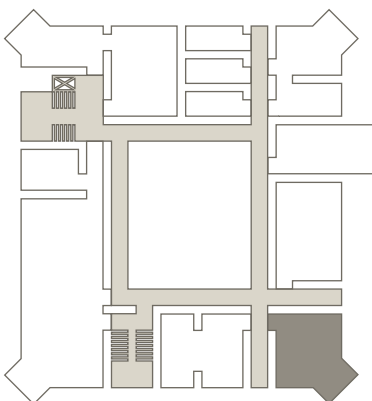

- Notepad and pen at the desk for each participant

Scagliolazimmer

2024 06 05

The room Scagliolazimmer is located on the first floor of the castle and is 48sqm big. It features an oriel, about 2.5 m x 2.5 m big. The arrangement of the seating is flexible.

Category	Floor space	Ceiling height	Length/Width
M	48sqm	3.2m	7.4m x 6.5m

Capacity

				
U-shape	Boardroom style	Classroom style	Round table	Theatre style
14	15	18	18	30

Equipment

Video/Audio

- *cannyboard* video conferencing and collaboration tool with 86" sessionboard (219 cm diagonal, multitouch 4K display), HDMI port
- Barco Click Share