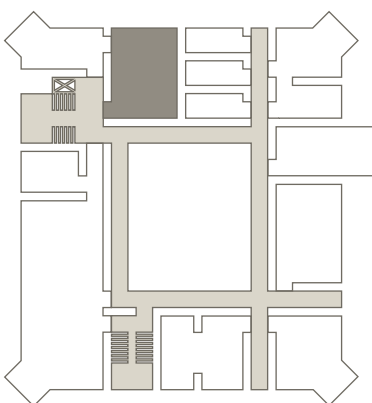

Equipment

Internet

- WLAN/LAN

And...

- Notepad and pen at the desk for each participant