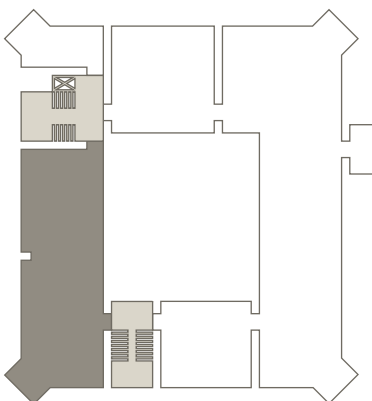

Multimedia

2024 06 05

The room Multimedia is located on the ground floor of the Gutshof and is 120 sqm big. The arrangement of the seating is flexible. The room is equipped with a terrace.

| Category | Floor space | Ceiling height | Length/Width |
|----------|-------------|----------------|---------------|
| L | 120 sqm | 3.2m | 21.3m x 10.4m |

As well as notepad and pen at the desk for each participant

The room Giebinger Forst is located on the third floor of the castle and is 120 sqm big. It features an atmosphere out of the ordinary. The arrangement of the seating is open.

| Category | Floor space | Ceiling height | Length/Width |
|----------|-------------|----------------|----------------|
| L | 120 sqm | 2.6 m | 20.0 m x 6.0 m |

Capacity

Open seating arrangement
 Standard seating possible
 Seats 25

And...

- Dial extension -934 for immediate support

As well as notepad and pen at the desk for each participant

The room Kammerberg is located on the second floor of the castle and is 109 sqm big. It features an oriel, about 2.5 m x 2.5 m big. The arrangement of the seating is flexible.