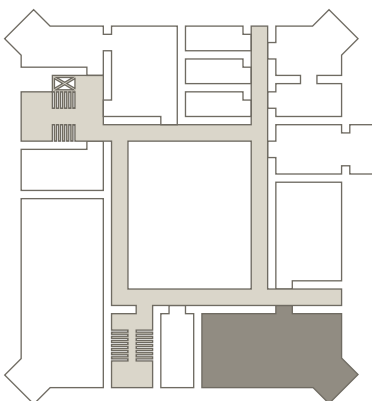

Multimedia

2024 06 05

The room Multimedia is located on the ground floor of the Gutshof and is 120 sqm big. The arrangement of the seating is flexible. The room is equipped with a terrace.

| Category | Floor space | Ceiling height | Length/Width |
|----------|-------------|----------------|---------------|
| L | 120 sqm | 3.2m | 21.3m x 10.4m |

And...

- Dial extension -934 for immediate support

As well as notepad and pen at the desk for each participant

The room Kammerberg is located on the second floor of the castle and is 109 sqm big. It features an oriel, about 2.5 m x 2.5 m big. The arrangement of the seating is flexible.

| Category | Floor space | Ceiling height | Length/Width |
|----------|-------------|----------------|----------------|
| L | 109 sqm | 2.8 m | 14.5 m x 7.5 m |

Capacity

| | | | | |
|---|---|--|---|---|
|  |  |  |  |  |
| U-shape | Boardroom style | Classroom style | Round table | Theatre style |
| 30 | 32 | 50 | 30 | 60 |