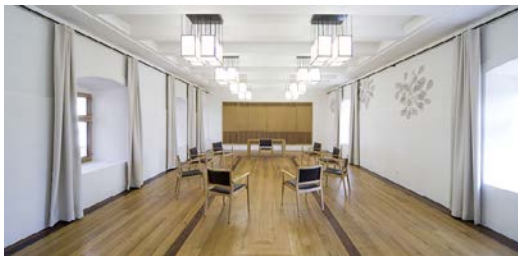

The room Thalhausen is located on the first floor of the castle and is 74 sqm big. The arrangement of the seating is flexible.

Category	Floor space	Ceiling height	Length/Width
L	74 sqm	3.2m	11.5m x 6.4m

Capacity

U-shape	Boardroom style	Classroom style	Round table	Theatre style
24	28	34	22	50