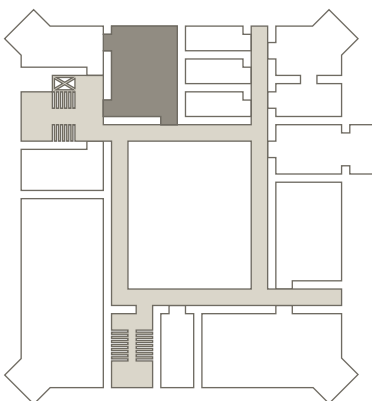

Multimedia

2024 06 05

The room Multimedia is located on the ground floor of the Gutshof and is 120 sqm big. The arrangement of the seating is flexible. The room is equipped with a terrace.

| Category | Floor space | Ceiling height | Length/Width |
|----------|-------------|----------------|---------------|
| L | 120 sqm | 3.2m | 21.3m x 10.4m |

The room Benonia is located on the second floor of the Gutshof and is 90sqm big. The arrangement of the seating is flexible.

| Category | Floor space | Ceiling height | Length/Width |
|----------|-------------|----------------|----------------|
| L | 90 sqm | 2.4 m | 19.2 m x 7.5 m |

As well as notepad and pen at the desk for each participant

The room Reichertshausen is located on the second floor of the castle and is 78 sqm big. The arrangement of the seating is flexible.

| Category | Floor space | Ceiling height | Length/Width |
|----------|-------------|----------------|---------------|
| L | 78 sqm | 2.8 m | 9.6 m x 8.1 m |

Capacity

| | | | | |
|---|---|--|---|---|
|  |  |  |  |  |
| U-shape | Boardroom style | Classroom style | Round table | Theatre style |
| 18 | 20 | 24 | 22 | 50 |

Equipment

Video/Audio

- *cannyboard* video conferencing and collaboration tool with 86" sessionboard (219 cm diagonal, multitouch 4K display), HDMI port, Airplay
- Barco ClickShare with Airplay