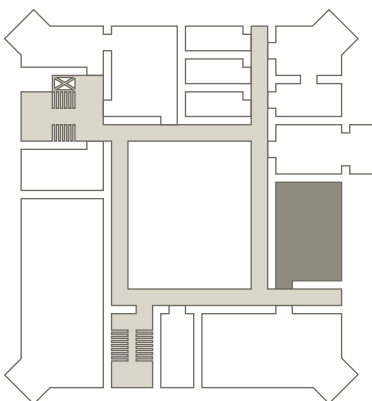

As well as notepad and pen at the desk for each participant

The room Weihenstephan is located on the second floor of the castle and is 74 sqm big. The arrangement of the seating is flexible.

| Category | Floor space | Ceiling high | Length/Width |
|----------|-------------|--------------|----------------|
| L | 74 sqm | 2.8 m | 11.1 m x 6.7 m |

Capacity

| | | | | |
|---|---|--|---|---|
|  |  |  |  |  |
| U-shape | Boardroom style | Classroom style | Round table | Theatre style |
| 24 | 28 | 34 | 22 | 50 |

Equipment

Video/Audio

- *cannyboard* video conferencing and collaboration tool with 86" sessionboard (219 cm diagonal, multitouch 4K display), HDMI port, Airplay
- Barco ClickShare with Airplay