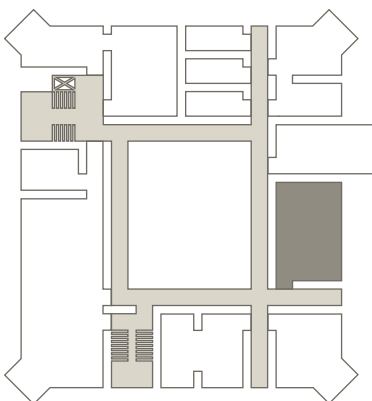

Equipment

Video/Audio

- *cannyboard* video conferencing and collaboration tool with 86" sessionboard (219 cm diagonal, multitouch 4K display), HDMI port, Airplay
- Barco ClickShare with Airplay

Internet

- WLAN/LAN

Facilitation

- 1 large presentation kit
- 2 quality flipcharts with wheels
- 3 quality pinboards with wheels
- 1 quality BlackPad

And...

- Dial extension -934 for immediate support
- Activity Box

As well as notepad and pen at the desk for each participant