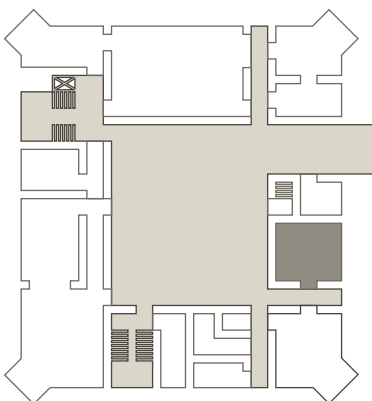

Equipment

Video/Audio

- cannyboard video conferencing and collaboration tool with 86" sessionboard (219 cm diagonal, multitouch 4K display), HDMI port
- Barco ClickShare

Internet

- WLAN/LAN

Facilitation

- 1 large presentation kit
- 1 quality flipchart with wheels
- 2 quality pinboards with wheels

And...

- Dial extension -934 for immediate support

As well as notepad and pen at the desk for each participant