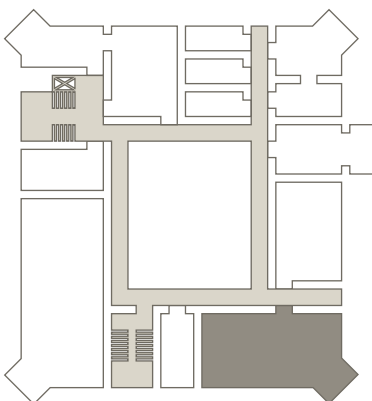

The room Gutshof-Saal is located on the first floor of the Gutshof and is 250 sqm big. The arrangement of the seating is flexible.

Category	Floor space	Ceiling height	Length/Width
XL	250 sqm	9.5 m	17m x 17m

Category	Floor space	Ceiling height	Length/Width
L	120 sqm	2.6 m	20.0 m x 6.0 m

Capacity

Open seating arrangement
 Standard seating possible
 Seats 25

Equipment

Video/Audio

- *cannyboard* video conferencing and collaboration tool with 86" sessionboard (219 cm diagonal, multitouch 4K display), HDMI port
- Barco Click Share

And...

- Dial extension -934 for immediate support

As well as notepad and pen at the desk for each participant

The room Kammerberg is located on the second floor of the castle and is 109 sqm big. It features an oriel, about 2.5 m x 2.5 m big. The arrangement of the seating is flexible.

Category	Floor space	Ceiling height	Length/Width
L	109 sqm	2.8 m	14.5 m x 7.5 m

Capacity

				
U-shape	Boardroom style	Classroom style	Round table	Theatre style
30	32	50	30	60

Equipment

Video/Audio

- *cannyboard* video conferencing and collaboration tool with 86" sessionboard (219 cm diagonal, multitouch 4K display), HDMI port, Airplay
- Barco ClickShare with Airplay