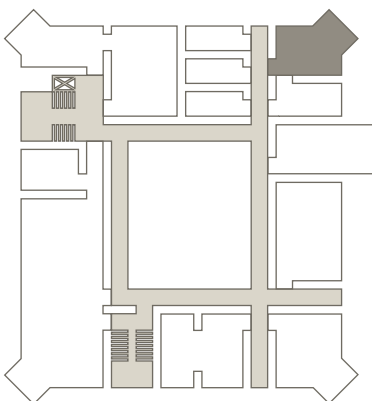

Equipment

Internet

- WLAN/LAN

Facilitation

- 1 presentation kit
- 1 quality flipchart
- 1 quality pinboard

And...

- Dial extension -934 for immediate support

As well as notepad and pen at the desk for each participant