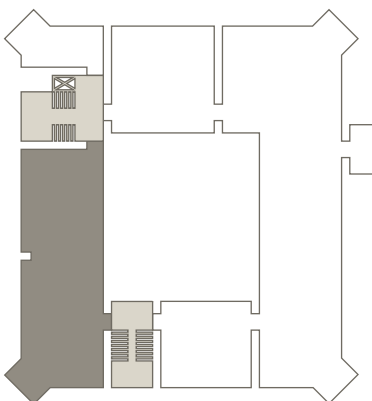

The room Gutshof-Saal is located on the first floor of the Gutshof and is 250 sqm big. The arrangement of the seating is flexible.

Category	Floor space	Ceiling height	Length/Width
XL	250 sqm	9.5 m	17m x 17m

Category	Floor space	Ceiling height	Length/Width
L	120 sqm	2.6 m	20.0 m x 6.0 m

Capacity

Open seating arrangement
 Standard seating possible
 Seats 25

Equipment

Video/Audio

- *cannyboard* video conferencing and collaboration tool with 86" sessionboard (219 cm diagonal, multitouch 4K display), HDMI port
- Barco Click Share

And...

- Dial extension -934 for immediate support

As well as notepad and pen at the desk for each participant

The room Kammerberg is located on the second floor of the castle and is 109 sqm big. It features an oriel, about 2.5 m x 2.5 m big. The arrangement of the seating is flexible.

Category	Floor space	Ceiling height	Length/Width
L	109 sqm	2.8 m	14.5 m x 7.5 m

Capacity

				
U-shape	Boardroom style	Classroom style	Round table	Theatre style
30	32	50	30	60

Equipment

Video/Audio

- *cannyboard* video conferencing and collaboration tool with 86" sessionboard (219 cm diagonal, multitouch 4K display), HDMI port, Airplay
- Barco ClickShare with Airplay