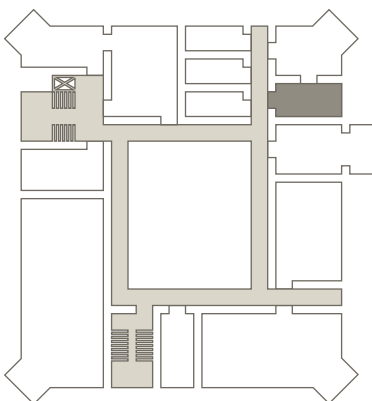

Equipment

Internet

- WLAN/LAN

Facilitation

- 1 presentation kit
- 1 quality flipchart
- 1 quality pinboard

And...

- Dial extension -934 for immediate support

As well as notepad and pen at the desk for each participant