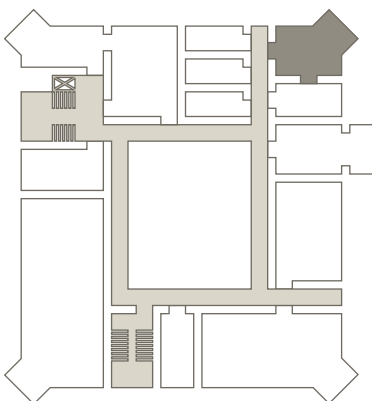

Equipment

Internet

- WLAN/LAN

Facilitation

- 1 presentation kit
- 1 quality flipchart
- 1 quality pinboard

And...

- Dial extension -934 for immediate support

As well as notepad and pen at the desk for each participant