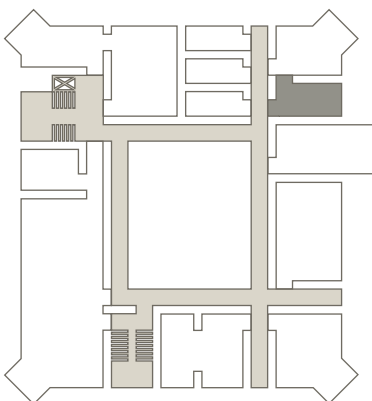

Equipment

Internet

- WLAN/LAN

Facilitation

- 1 presentation kit
- 1 quality flipchart
- 1 quality pinboard

And...

- Dial extension -934 for immediate support

As well as notepad and pen at the desk for each participant