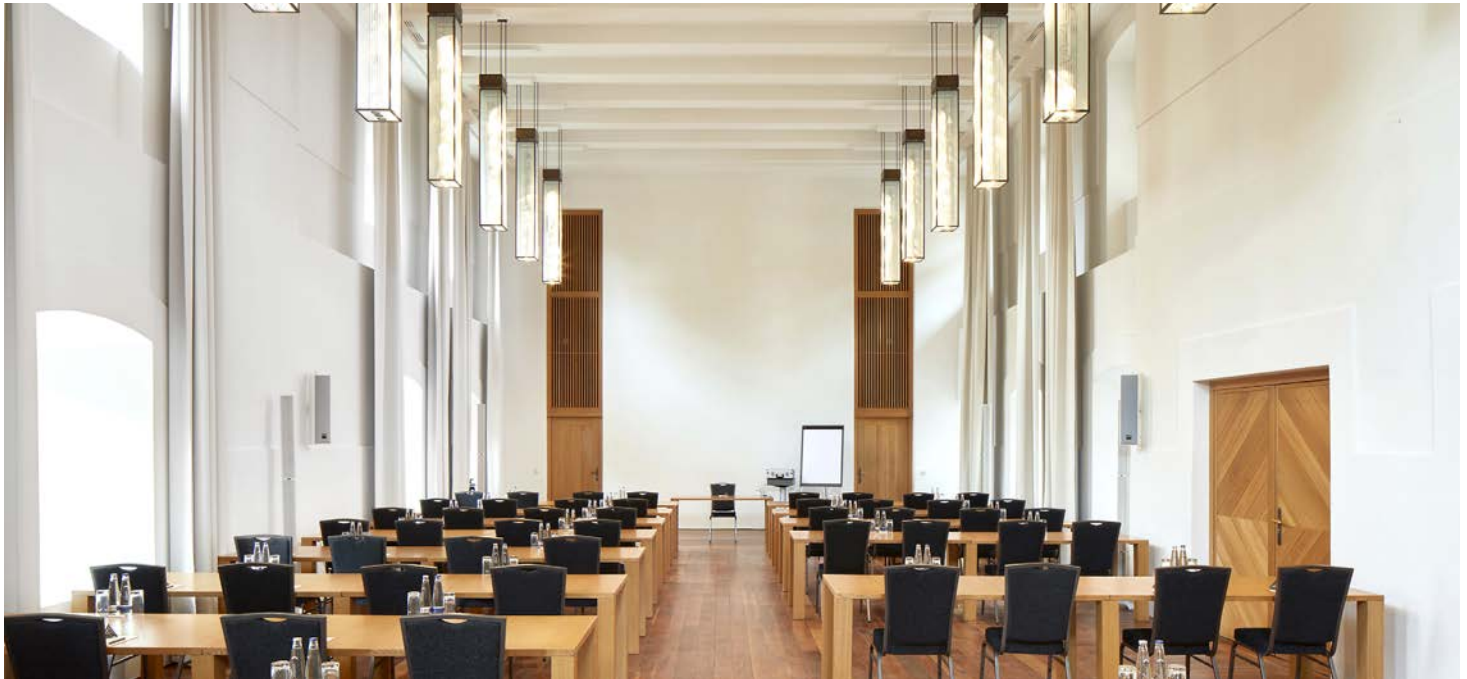

- Lectern, speaker podium
- Welcome desk with screen

As well as notepad and pen at the desk for each participant

The room Schloßsaal is located on the first floor of the castle and is 165 sqm big. The arrangement of the seating is flexible.