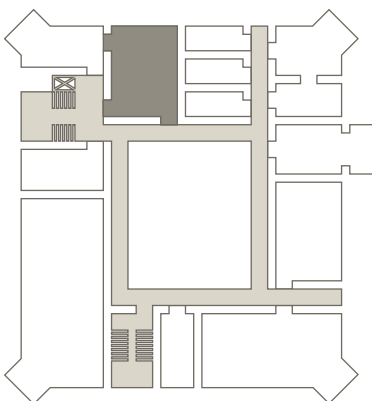

The room Gutshof-Saal is located on the first floor of the Gutshof and is 250 sqm big. The arrangement of the seating is flexible.

Category	Floor space	Ceiling height	Length/Width
XL	250 sqm	9.5 m	17m x 17m

As well as notepad and pen at the desk for each participant

The room Reichertshausen is located on the second floor of the castle and is 78 sqm big. The arrangement of the seating is flexible.

Category	Floor space	Ceiling height	Length/Width
L	78 sqm	2.8 m	9.6 m x 8.1 m

Capacity

				
U-shape	Boardroom style	Classroom style	Round table	Theatre style
18	20	24	22	50

Equipment

Video/Audio

- *cannyboard* video conferencing and collaboration tool with 86" sessionboard (219 cm diagonal, multitouch 4K display), HDMI port, Airplay
- Barco ClickShare with Airplay