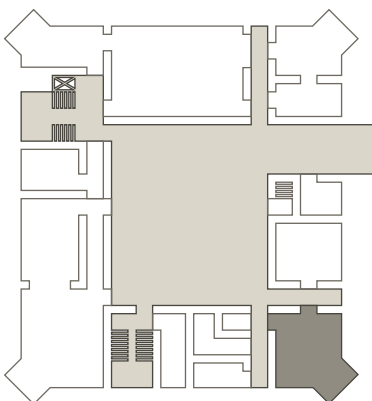

Equipment

Video/Audio

- *cannyboard* video conferencing and collaboration tool with 86" sessionboard (219 cm diagonal, multitouch 4K display), HDMI port
- Barco ClickShare

Internet

- WLAN/LAN

Facilitation

- 1 large presentation kit
- 1 quality flipchart with wheels
- 2 quality pinboards with wheels

And...

- Dial extension -934 for immediate support

As well as notepad and pen at the desk for each participant