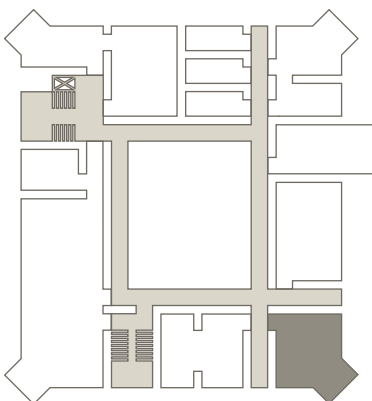

Equipment

Video/Audio

- *cannyboard* video conferencing and collaboration tool with 86" sessionboard (219 cm diagonal, multitouch 4K display), HDMI port
- Barco Click Share

Internet

- WLAN/LAN

Facilitation

- 1 large presentation kit
- 1 quality flipchart with wheels
- 2 quality pinboards with wheels

And...

- Dial extension -934 for immediate support

As well as notepad and pen at the desk for each participant