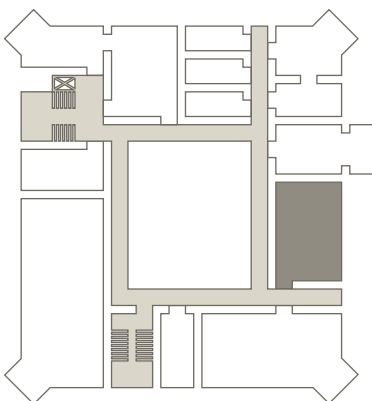

The room Gutshof-Saal is located on the first floor of the Gutshof and is 250 sqm big. The arrangement of the seating is flexible.

Category	Floor space	Ceiling height	Length/Width
XL	250 sqm	9.5 m	17m x 17m

As well as notepad and pen at the desk for each participant

The room Weihenstephan is located on the second floor of the castle and is 74 sqm big. The arrangement of the seating is flexible.

Category	Floor space	Ceiling high	Length/Width
L	74 sqm	2.8 m	11.1 m x 6.7 m

Capacity

				
U-shape	Boardroom style	Classroom style	Round table	Theatre style
24	28	34	22	50

Equipment

Video/Audio

- *cannyboard* video conferencing and collaboration tool with 86" sessionboard (219 cm diagonal, multitouch 4K display), HDMI port, Airplay
- Barco ClickShare with Airplay